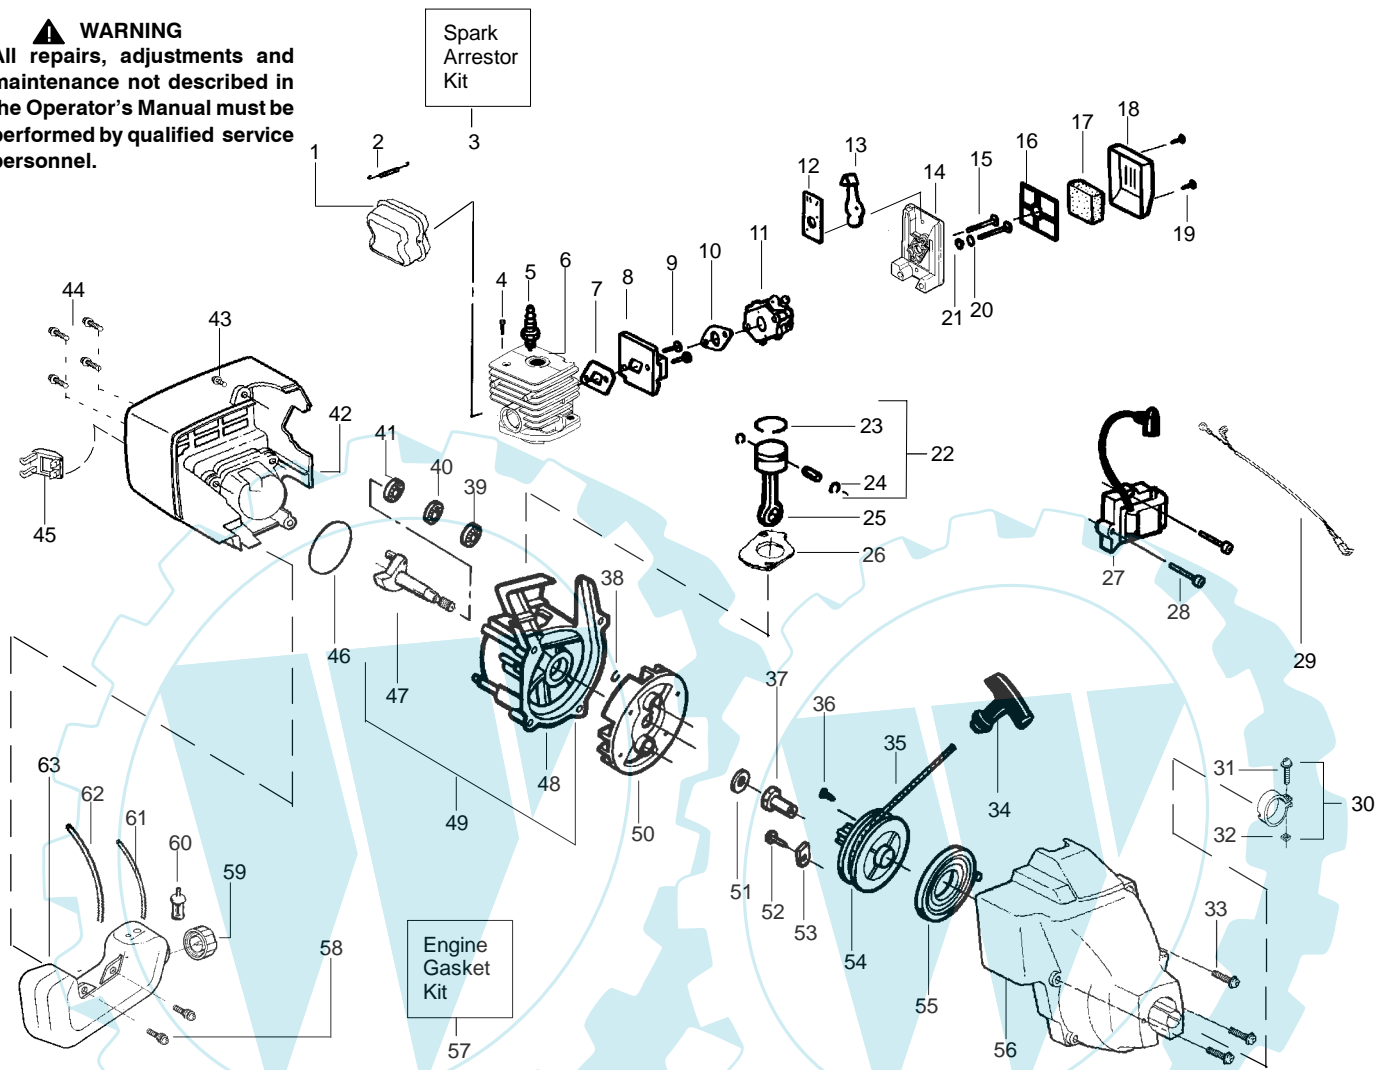

PARTS LIST NO. 530164102		McCULLOCH . PARTS LIST	MODEL(s) TM251
DATE 1/21/05	NEW 530164102 - 11/23/04		NOTE: Illustration may differ from actual model due to design changes

⚠ WARNING
All repairs, adjustments and maintenance not described in the Operator's Manual must be performed by qualified service personnel.

✓ = NEW PART NUMBER FOR THIS IPL ★ = REFER TO THE SERVICE REFERENCE INDICATED FOR MORE INFORMATION. (LOCATED AT END OF IPL)